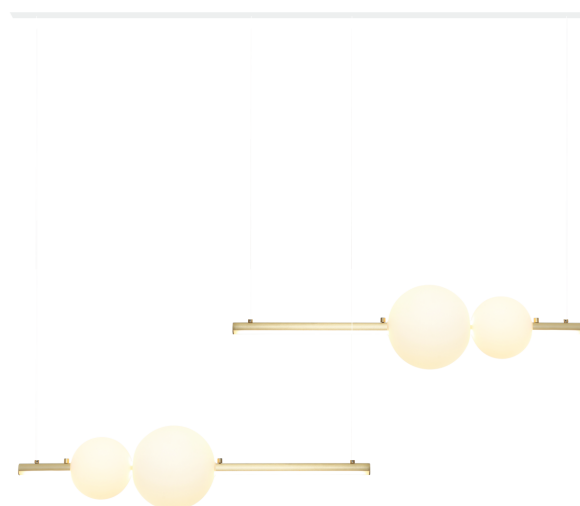

Product Data Sheet

Date: 16/01/2023
www.zambelislights.gr

Code 22235

Color: Gold Matte

Opal Glass

Indoor Lighting

Power	22W
Voltage	220-240V
Operating Frequency	50/60Hz
Color Temperature	3000K
Lumen	2600Lm
Cri	80
Dimensions	L: 105cm W: 15cm H: 100cm
Base	L: 105cm W: 6.5cm H: 2.7cm
Dimmable Triac	<input type="radio"/>
Material	Aluminum-Glass
Special Feature	100cm Cable Adjustable
Glasses	Ø: 15cm Ø: 10cm
Profile	Ø: 2cm

Description

Pendant LED light made of aluminum and white opal glass, in a gold matte finishing with a white matte base.

5212031000989

www.zambelislights.gr | www.zambelislights.com
