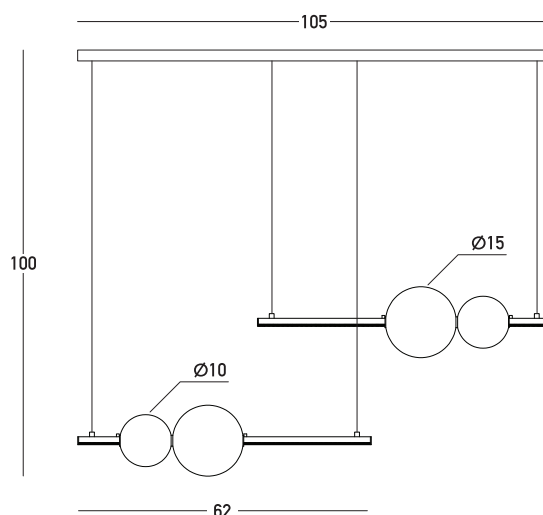

Product Data Sheet

Date: 16/01/2023
www.zambelislights.gr

Code 22235

Color: Gold Matte

Opal Glass

Indoor Lighting

Power	22W
Voltage	220-240V
Operating Frequency	50/60Hz
Color Temperature	3000K
Lumen	2600Lm
Cri	80
Dimensions	L: 105cm W: 15cm H: 100cm
Base	L: 105cm W: 6.5cm H: 2.7cm
Dimmable Triac	<input type="radio"/>
Material	Aluminum-Glass
Special Feature	100cm Cable Adjustable
Glasses	Ø: 15cm Ø: 10cm
Profile	Ø: 2cm

Description

Pendant LED light made of aluminum and white opal glass, in a gold matte finishing with a white matte base.

5212031000989

www.zambelislights.gr | www.zambelislights.com
